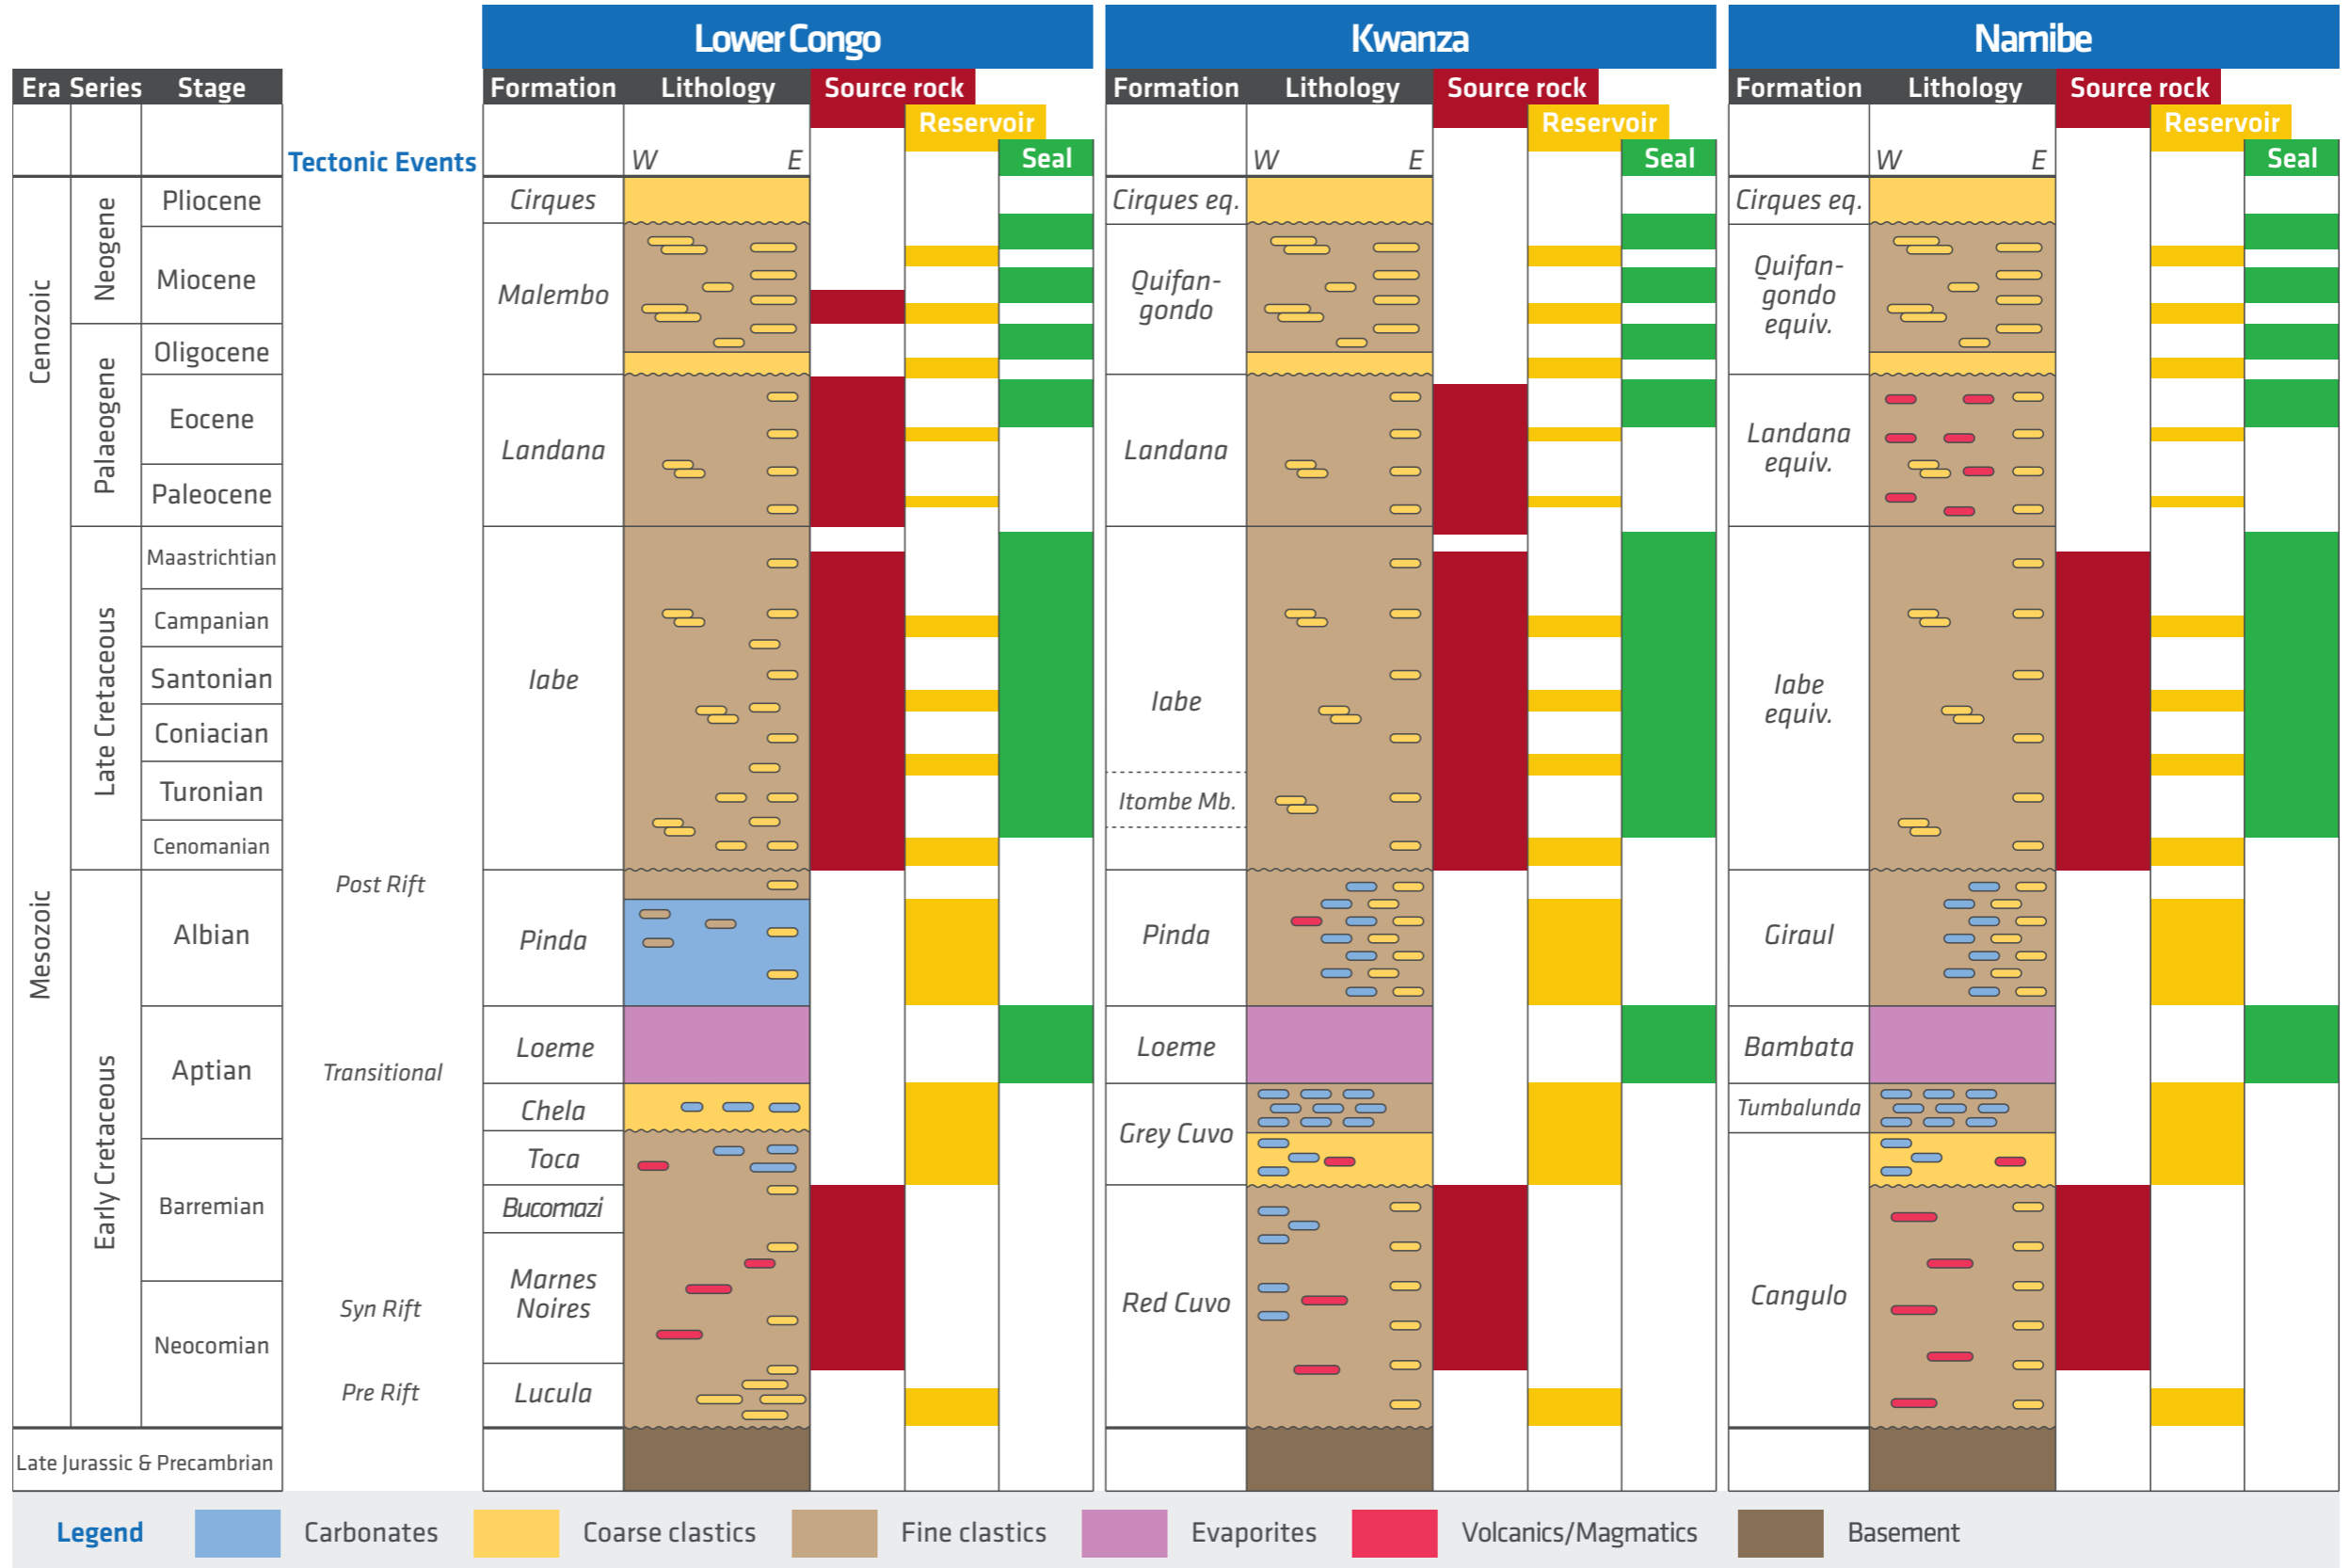

Angola Stratigraphy Chart

- GeoStreamer 3D (acquisition ongoing)
- GeoStreamer 3D
- Conventional 3D
- MegaSurvey
- GeoStreamer 2D
- PGS Access Angola

- Legend**
- Carbonates
 - Coarse clastics
 - Fine clastics
 - Evaporites
 - Volcanics/Magmatics
 - Basement