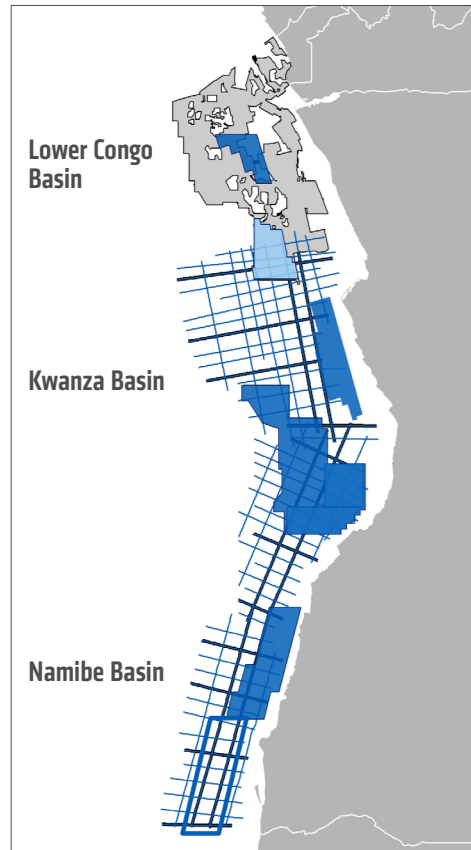

Angola Stratigraphy Chart

- GeoStreamer 3D (acquisition ongoing)
- GeoStreamer 3D
- Conventional 3D
- MegaSurvey
- GeoStreamer 2D
- PGS Access Angola

- Legend**
- Carbonates
 - Coarse clastics
 - Fine clastics
 - Evaporites
 - Volcanics/Magmatics
 - Basement